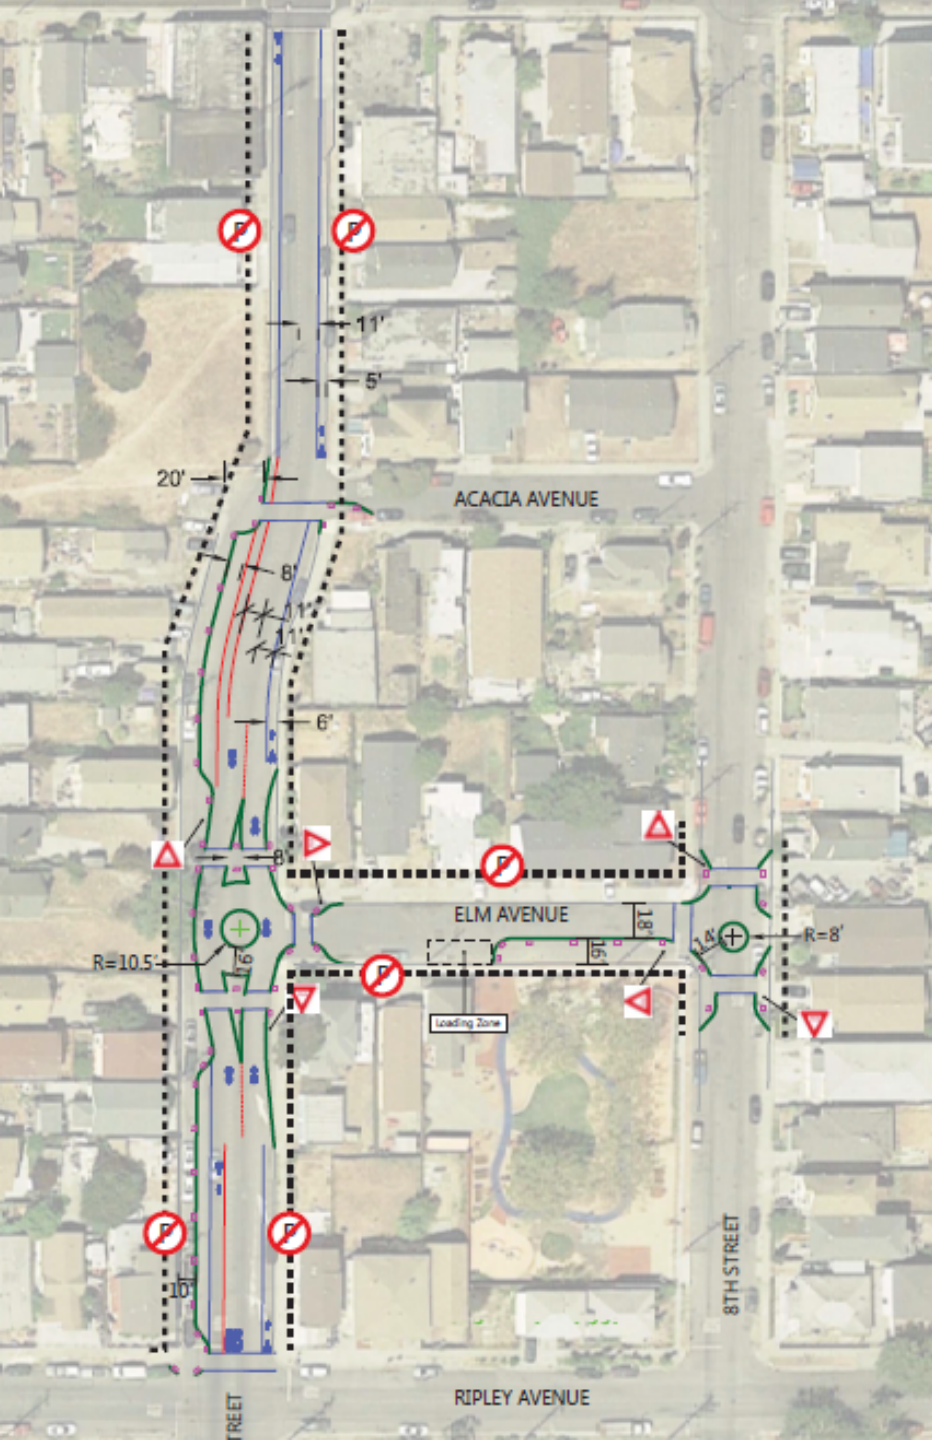

SIGNS

-  YIELD sign on A-frame, place garbage bag over STOP sign
-  NO PARKING signs on A-frames

NOTE: Wayfinding signs to be located throughout route and key turning points along the route

RICHMOND FIRE

Woman in orange vest and blue jeans standing on the sidewalk.

Police officer in white uniform standing on the right side of the street.

76 E.C. DEL NORTE EAST VIA CUTTING BLVD

346

17770

Mesa

STOP

Vigoro