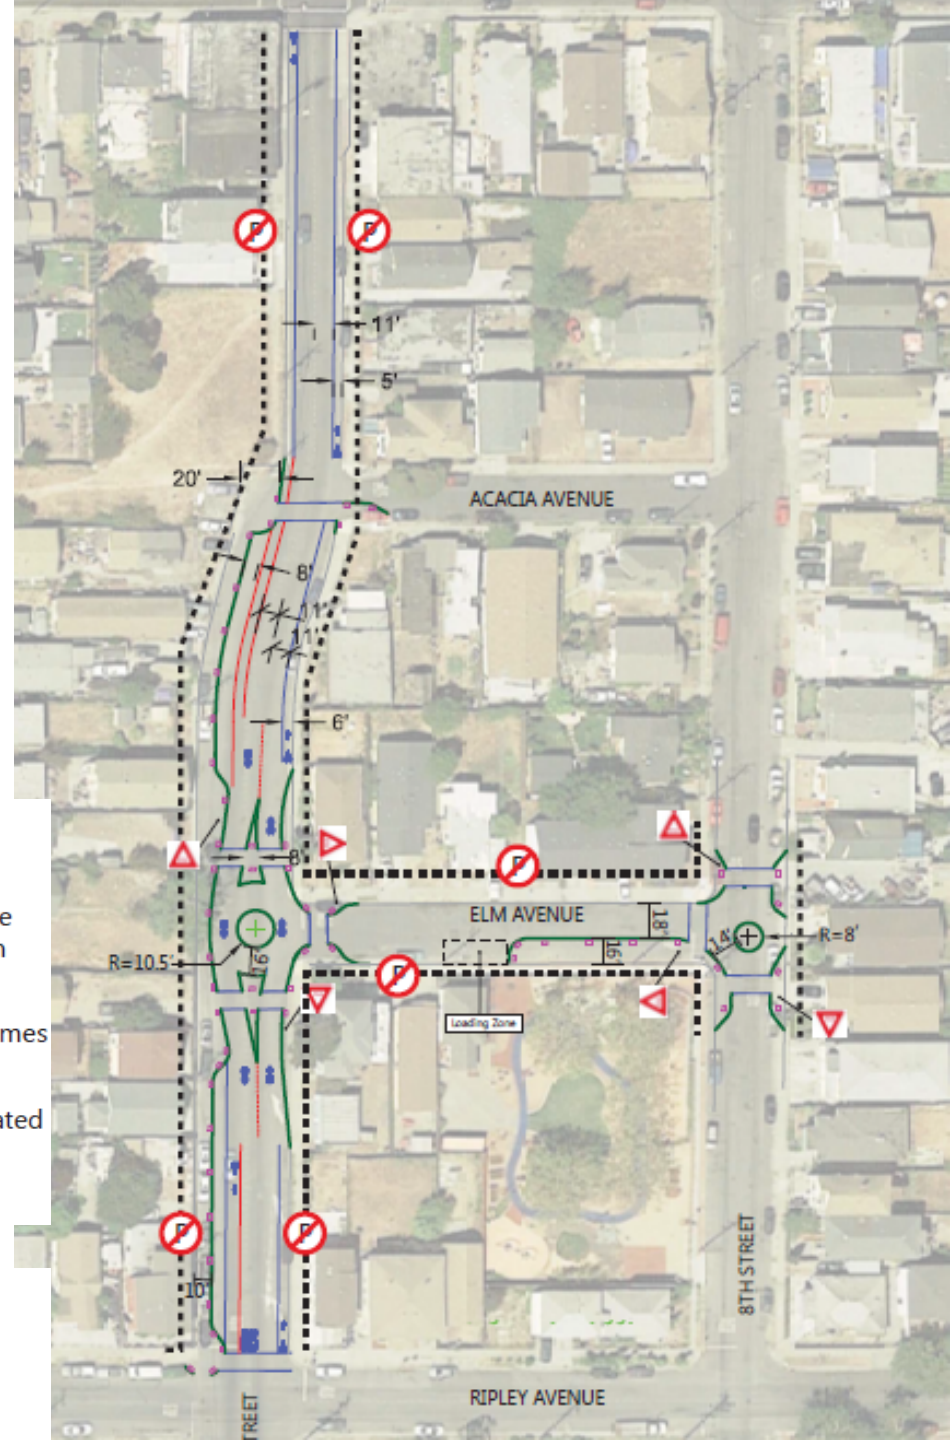

Elm Playlot (Pogo Park)
720 Elm Avenue
Richmond, CA 94801

Information
call: 510-215-5500
email: contact@pogopark.org

Come and experience the "Living Preview" for yourself: a life-sized, temporary installation to show the proposed changes to the streets around Elm Playlot, a small city park and children's playground located in the heart of Richmond's Iron Triangle neighborhood.

We encourage you to come to the Living Preview, test a sample route (in 3-D!), and let us know what you think. We want to incorporate your feedback into our final design. See you there!

FEHR PEERS

Lo
invitamos

EL CAMINO DE LADRILLO AMARILLO

LEGEND

STRIPING

-  Spray Chalk
-  White Duck Tape
-  Yellow Duck Tape
-  Spray Chalk Sharrow Legend
-  Spray Chalk Bicycle Lane Legend

-  Curb: straw wattle or sandbags
-  Raised landscape planter, wine barrel, or similar vertical element

SIGNS

-  YIELD sign on A-frame, place garbage bag over STOP sign
-  NO PARKING signs on A-frames

NOTE: Wayfinding signs to be located throughout route and key turning points along the route

RICHMOND FIRE