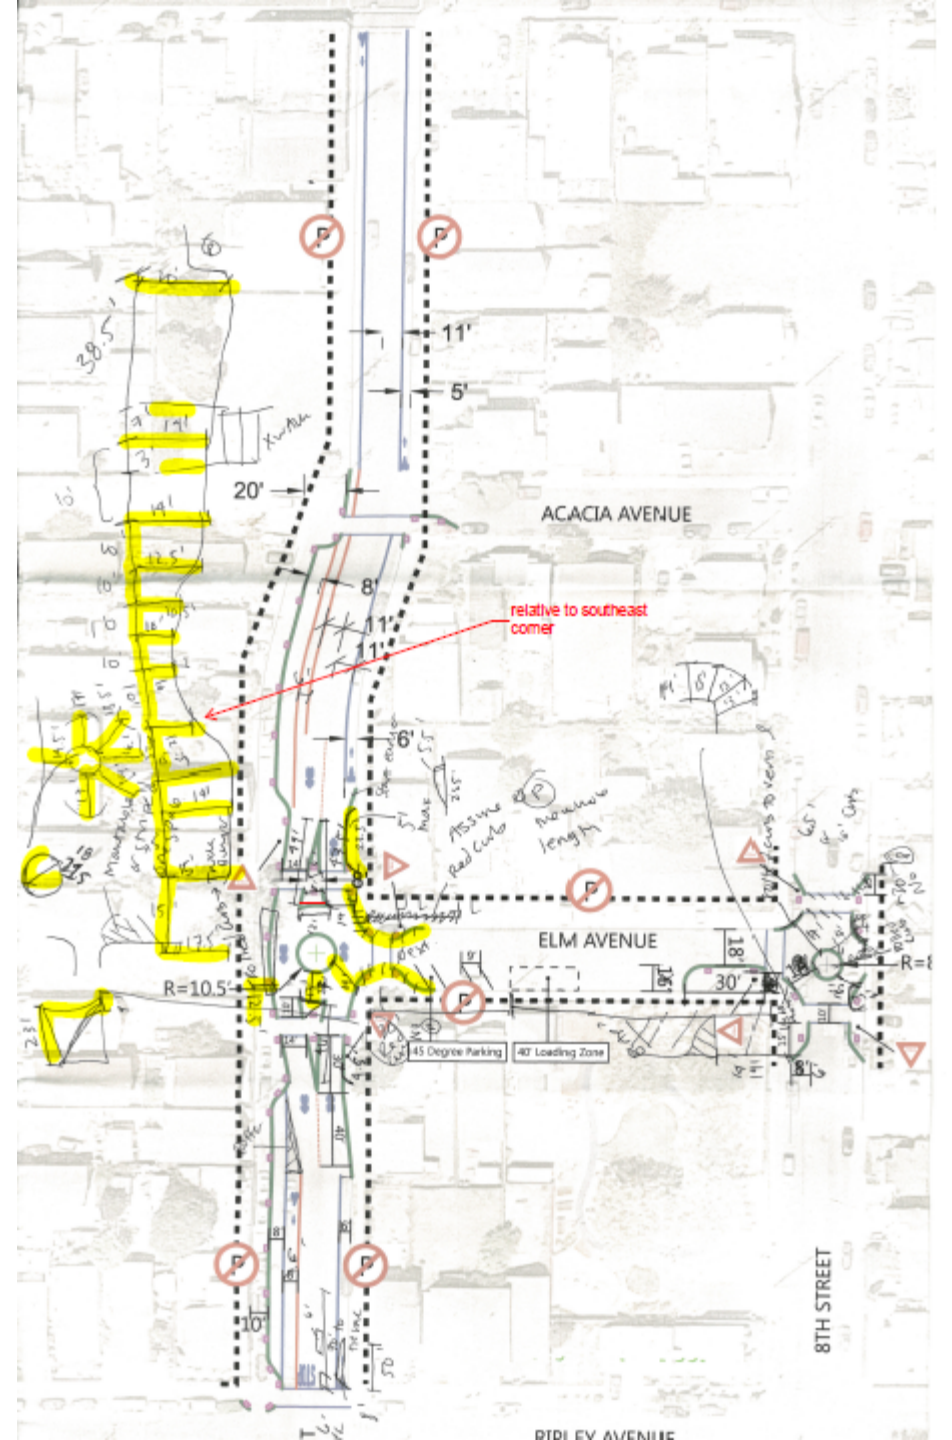

EL CAMINO DE LADRILLO AMARILLO

LEGEND

STRIPING

-  Spray Chalk
-  White Duck Tape
-  Yellow Duck Tape
-  Spray Chalk Sharrow Legend
-  Spray Chalk Bicycle Lane Legend

-  Curb: straw wattle or sandbags
-  Raised landscape planter, wine barrel, or similar vertical element

SIGNS

-  YIELD sign on A-frame, place garbage bag over STOP sign
-  NO PARKING signs on A-frames

NOTE: Wayfinding signs to be located throughout route and key turning points along the route

RICHMOND FIRE

Woman in orange vest and blue jeans standing on the sidewalk.

Police officer in white uniform standing on the right side of the street.

76 E.C. DEL NORTE EAST VIA CUTTING BLVD

346

17770

Mesa

STOP

Vigoro